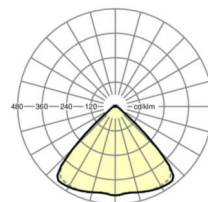

CHARACTERISTICS

Order number	19410006050
EAN number	4020863405244
Commodity code	94051190
Certification mark	IP 20, Protection class I, ENEC10 VDE, F, HACCP DIN10500/Food/IFS-application-related suitability/BRC, Indoor, CE
Impact resistance (IK rating)	IK03 (-20°C bis 35°C)
Ambient temperatur	ta -20°C to 35°C
Special properties	Ready for IoT
Warranty period	5 years
State funding programs	BEG - Federal funding for efficient buildings (valid only for Germany)

ELECTRICAL ENGINEERING

Controller	Electronic driver DALI2 (1 pcs.)
System output	53W
Mains voltage	230V/50Hz
Circuit breakers (inrush current)	13 pieces/B10, 22 pieces/B16, 21 pieces/C10, 36 pieces/C16
Energy efficiency class/light source	C

LIGHTING TECHNOLOGY

Placement	LED, Colour rendering/Light colour CRI ≥ 80 / 4000K
Colour tolerance (MacAdam)	3SDCM
Photobiological safety (Luminaire)	RG1
Nominal luminous flux	9244lm
LED service life	50000h L80/B10 (Tq 35°C)
Luminaire luminous efficiency	176lm/W
Beam angle	95° (C0) / 95° (C90)
UGR lat./long.	21.6 / 22.0

MECHANICS

Housing colour	traffic white RAL 9016
Dimensions (LxWxH/DxH)	1531mm x 55mm x 33mm
Weight (net)	1.9kg
Type of installation	Mounting rail system installation, Light structure

Dimensions

L	1531 mm	Length
B	55 mm	Width
H	33 mm	Height

DEEP-LINK

<https://www.regiolux.de/en/article/19410006050>